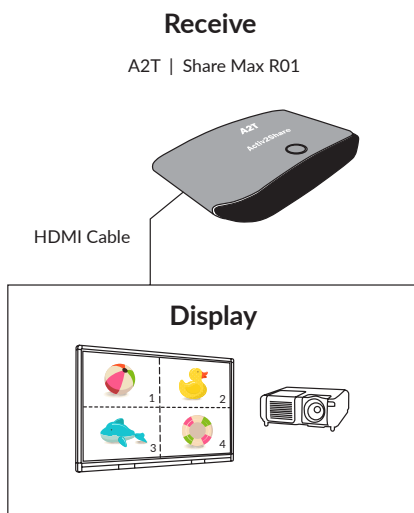

Share Max R01 Wireless Presentation System

Get information at the touch of a button with the **Share Max R01**, the latest stand alone wireless presentation box, powered by *EShare*.

Presenting Wirelessly is Easy

The Share Max R01 is ideal for integrating your existing display screens or data projectors[^] to create a true wireless presentation system.

It allows any device running the *EShare App* to easily and seamlessly connect and **screen mirror** or **video stream** from a smartphone to a Windows laptop, iPad or MacBook etc.*

Key Features

- ▶ Share screens from Windows, Mac and Android
- ▶ Dual Wi-Fi module allows network and hotspot connection to run simultaneously
- ▶ Display up to four screens via Multiscreen
- ▶ Can be used with USB or HDMI wireless display dongle

[^]Display screens and Data Projectors require a HDMI input.

*All devices need to be connected to the same network as the Max R01.

Specifications

Power Supply		DC 5V, 2A
Model		Max R01
Interface	HDMI	1
	USB	2
	VGA	None
	Audio Out / Headphone Jack	1
	Micro SD/ TF Card	1 (64GB Maximum)
	RJ45	1
IR Control		Supported
Output Resolution		720P/1080P/2K/4K
Wi-Fi Module		2.4G/5G Dual band
Wireless Rate		> 200 Mbps *2
Wireless Protocol		IEEE 802.11 a/g/n/ac
Wi-Fi Working Mode		STA and AP running concurrently
Frequency Band		2.4G/5.8G
Encryption		AES
Verification Protocol		WPA2-PSK
Audio/Video	Video Decoding Resolution	720P/1080P/2K/4K
	Interface	USB HID
Touch Feedback	Mouse	Supported
	Infrared	Supported
	Laser Pen	Supported
	Capacitive Touch	Supported
Environmental Factors		Operating Temperature: -20°C - 70°C
		Operation humidity: 10% - 85%
		Storage Temperature: -20°C - 70°C
		Storage Humidity: 5% - 95%
Dimensions	Dimensions (W x H x D)	139 × 24 x 85mm
	Package Size (W x H x D)	217 × 69 x 206mm
In The Box		A2T Share Device, Power Supply, Remote Control, HDMI Cable
Product Weight		200g