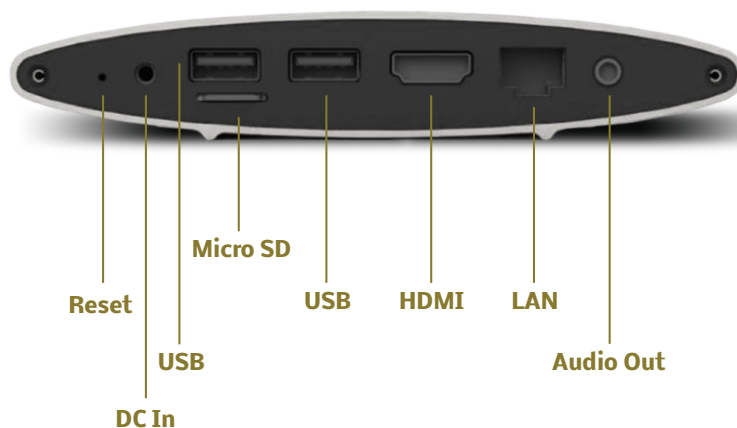

Specifications

Power Supply		DC 5V, 2A
Model		Max R01
Interface	HDMI	1
	USB	2
	VGA	None
	Audio Out / Headphone Jack	1
	Micro SD/ TF Card	1 (64GB Maximum)
	RJ45	1
IR Control		Supported
Output Resolution		720P/1080P/2K/4K
Wi-Fi Module		2.4G/5G Dual band
Wireless Rate		> 200 Mbps *2
Wireless Protocol		IEEE 802.11 a/g/n/ac
Wi-Fi Working Mode		STA and AP running concurrently
Frequency Band		2.4G/5.8G
Encryption		AES
Verification Protocol		WPA2-PSK
Audio/Video	Video Decoding Resolution	720P/1080P/2K/4K
	Interface	USB HID
Touch Feedback	Mouse	Supported
	Infrared	Supported
	Laser Pen	Supported
	Capacitive Touch	Supported
Environmental Factors		Operating Temperature: -20°C - 70°C
		Operation humidity: 10% - 85%
		Storage Temperature: -20°C - 70°C
		Storage Humidity: 5% - 95%
Dimensions	Dimensions (W x H x D)	139 × 24 x 85mm
	Package Size (W x H x D)	217 × 69 x 206mm
In The Box		A2T Share Device, Power Supply, Remote Control, HDMI Cable
Product Weight		200g

Rear Inputs

For more information contact: info@a2t.io