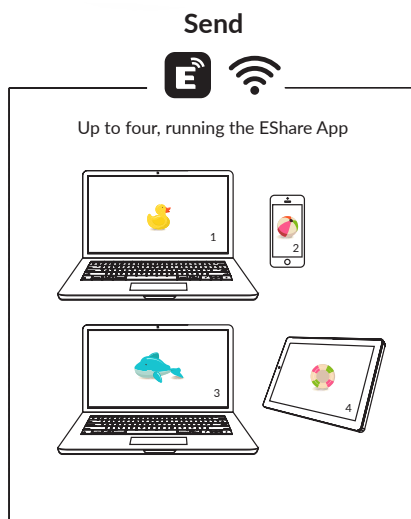

Share Max R01 Wireless Presentation System

Get information at the touch of a button with the **Share Max R01**, the latest stand alone wireless presentation box, powered by *EShare*.

Presenting Wirelessly is Easy

The Share Max R01 is ideal for integrating your existing display screens or data projectors[^] to create a true wireless presentation system.

It allows any device running the *EShare App* to easily and seamlessly connect and **screen mirror** or **video stream** from a smartphone to a Windows laptop, iPad or MacBook etc.*

Multiscreen interaction is also available and allows up to 4 devices to be connected to the Share Max R01 at the same time.

It's time to cut the cables and display your presentation wirelessly with the A2T Share Max R01!

Key Features

- ▶ Share screens from Windows, Mac and Android
- ▶ Dual Wi-Fi module allows network and hotspot connection to run simultaneously
- ▶ Display up to four screens via Multiscreen
- ▶ Can be used with USB or HDMI wireless display dongle